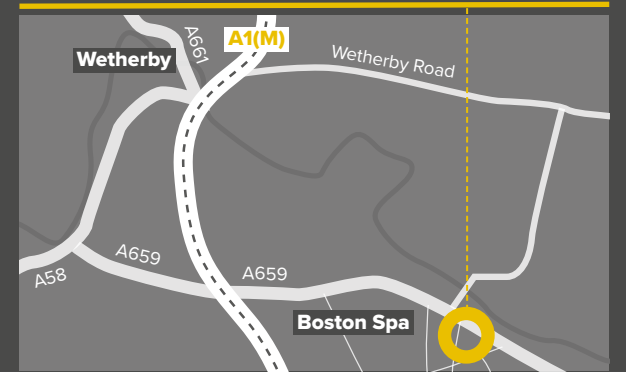

INQUIRE TODAY!

Inquire about a bespoke quote that's right for your meeting or event. Mentioning your budget will help us propose the best options.

For more information and costs email:
centre@oasishumanrelations.org.uk